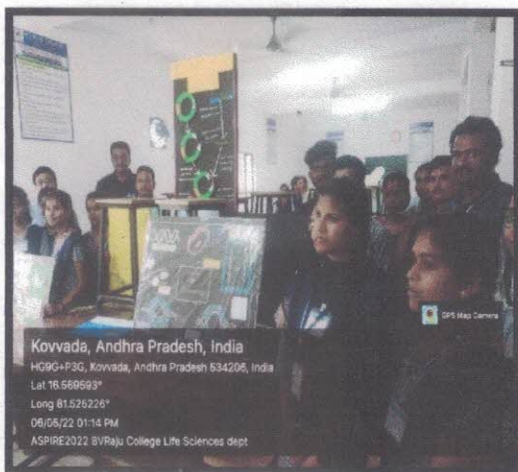

ASPIRE 2022

Aspire (External + Internal)

Quiz + ppt + poster

B.V. RAJU COLLEGE
DEPARTMENT OF LIFE SCIENCES
ASPIRE- 2022 WINNERS INTERNALS
QUIZ

S.NO	NAME OF THE STUDENT	GROUP	PRIZE
1	P.PUJITHA	II MBBTBC	1 ST PRIZE
2	A.TANUJA SWETHA	IIIBTBCC	
3	N.MANJULA	I BTBCC	
4	T.DIVYA SREE	I BTBCC	2 ND PRIZE
5	G.NIKHITHA	II MBBTBC	
6	A.S.R MANOJ	IIIMBBTBC	
7	M.VENKATESWARLU	I BTBCC	3 RD PRIZE
8	G.VANITHA	IIIBTBCC	
9	N.G.N.V.R.LAKSHMI PRIYANKA	IIIBTBCC	

ASPIRE -2022 WINNERS EXTERNALS

S.NO	NAME OF THE STUDENT	COLLEGE	PRIZE
1	R.SWAPNA MANJUSHA	Aditya KKD	1 ST PRIZE
2	G.ASWINI	Aditya KKD	
3	G.KAVYA	Aditya KKD	
4	G.RENUKA PRIYA	SKSD	2 ND PRIZE
5	G.JYOTHIRMAI	SKSD	
6	MD.SHAHINA	SKSD	
7	K.ADI GANAPATHI	DNR	3 RD PRIZE
8	K.HEMA RAGAVA RAO	DNR	
9	G.VIJAYA KUMARI	DNR	

damhahs

Head of the Department
Dept. of Life Science
B.V. RAJU COLLEGE
Vishnupur, BHIMAVARAM-534 200

[Signature]

[Signature]
PRINCIPAL
B.V. RAJU COLLEGE
Vishnupur, BHIMAVARAM-534 200